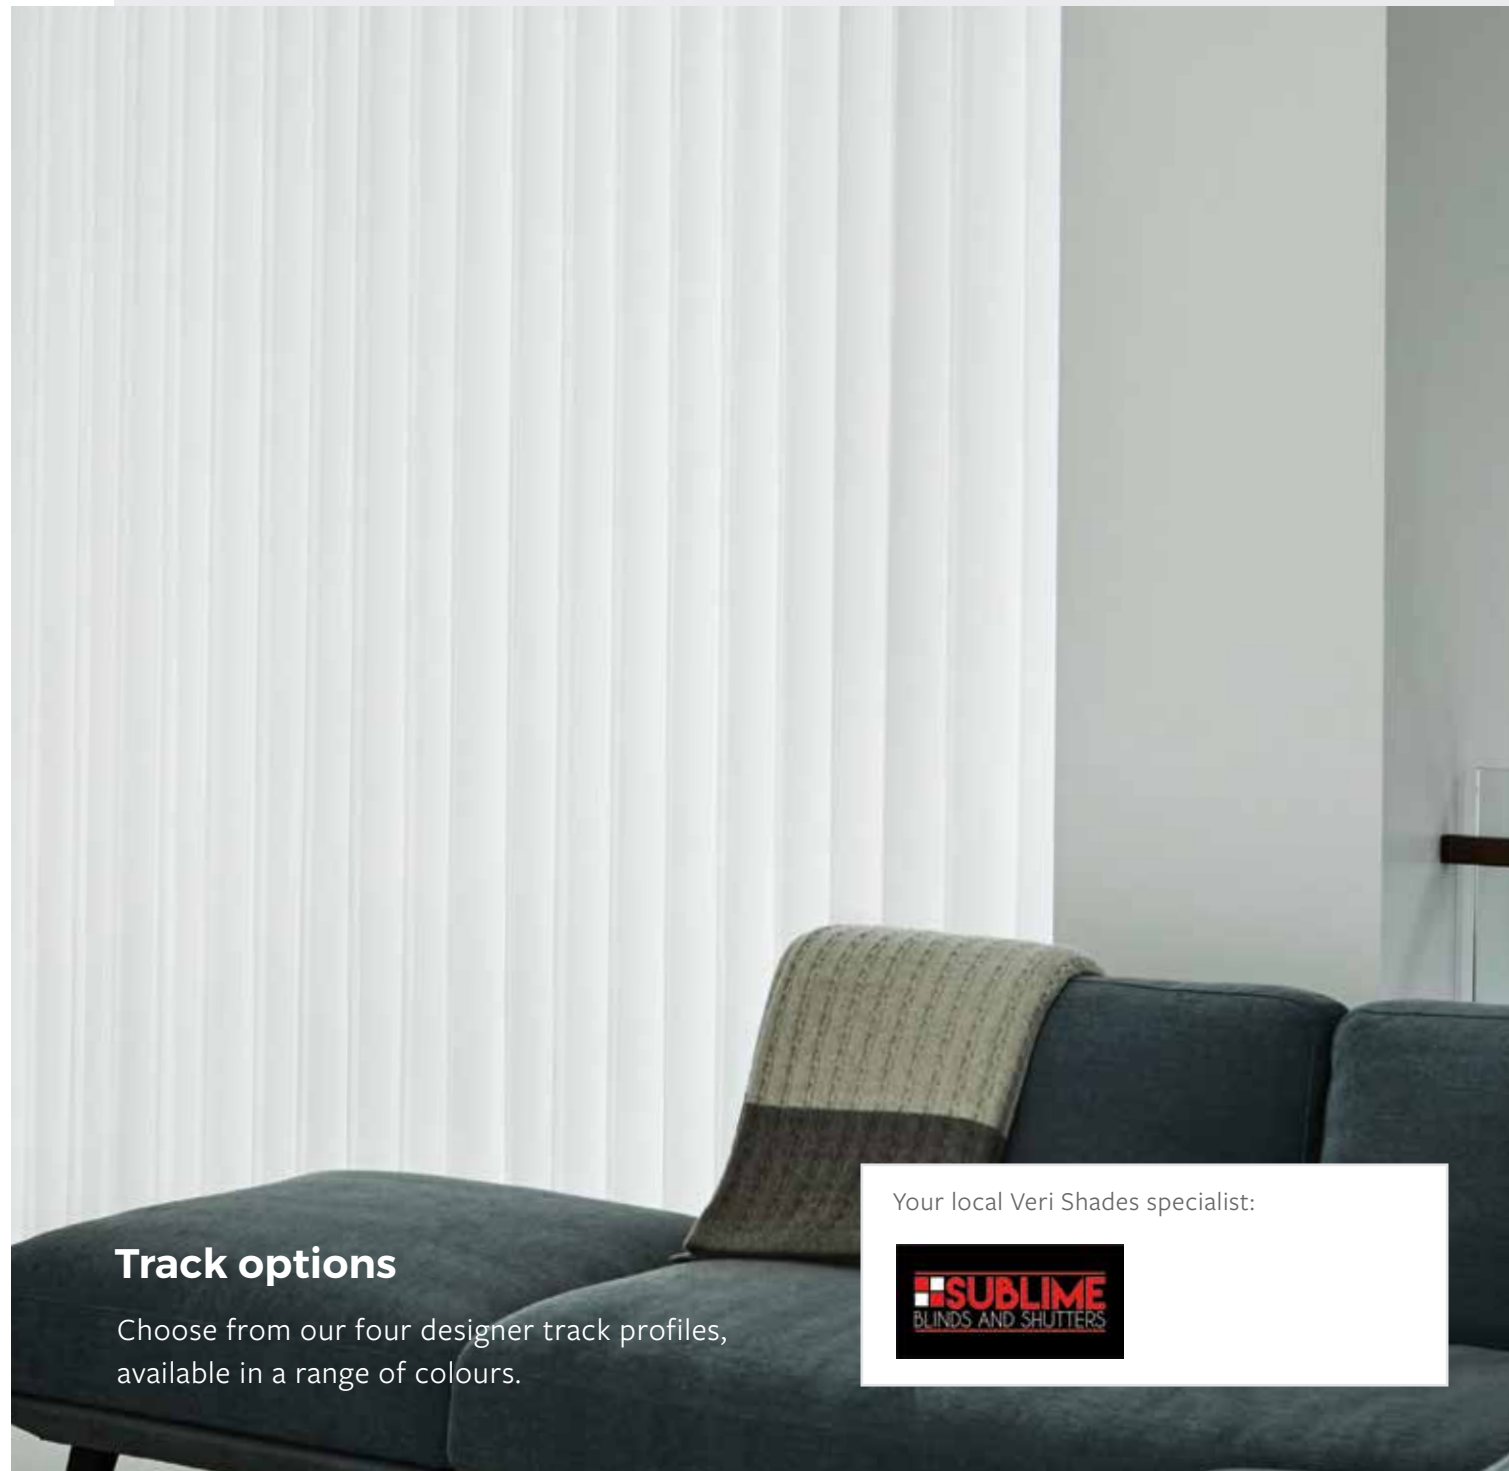

Two subtly different fabrics to choose from.

Choose from a modern geometric mesh or a timeless net pattern.

Six neutral colours to suit any style.

Veri Shades are available in a range of gorgeous tones chosen by our interior design specialists.

For more information visit
www.verishades.com

Track options

Choose from our four designer track profiles, available in a range of colours.

Your local Veri Shades specialist: